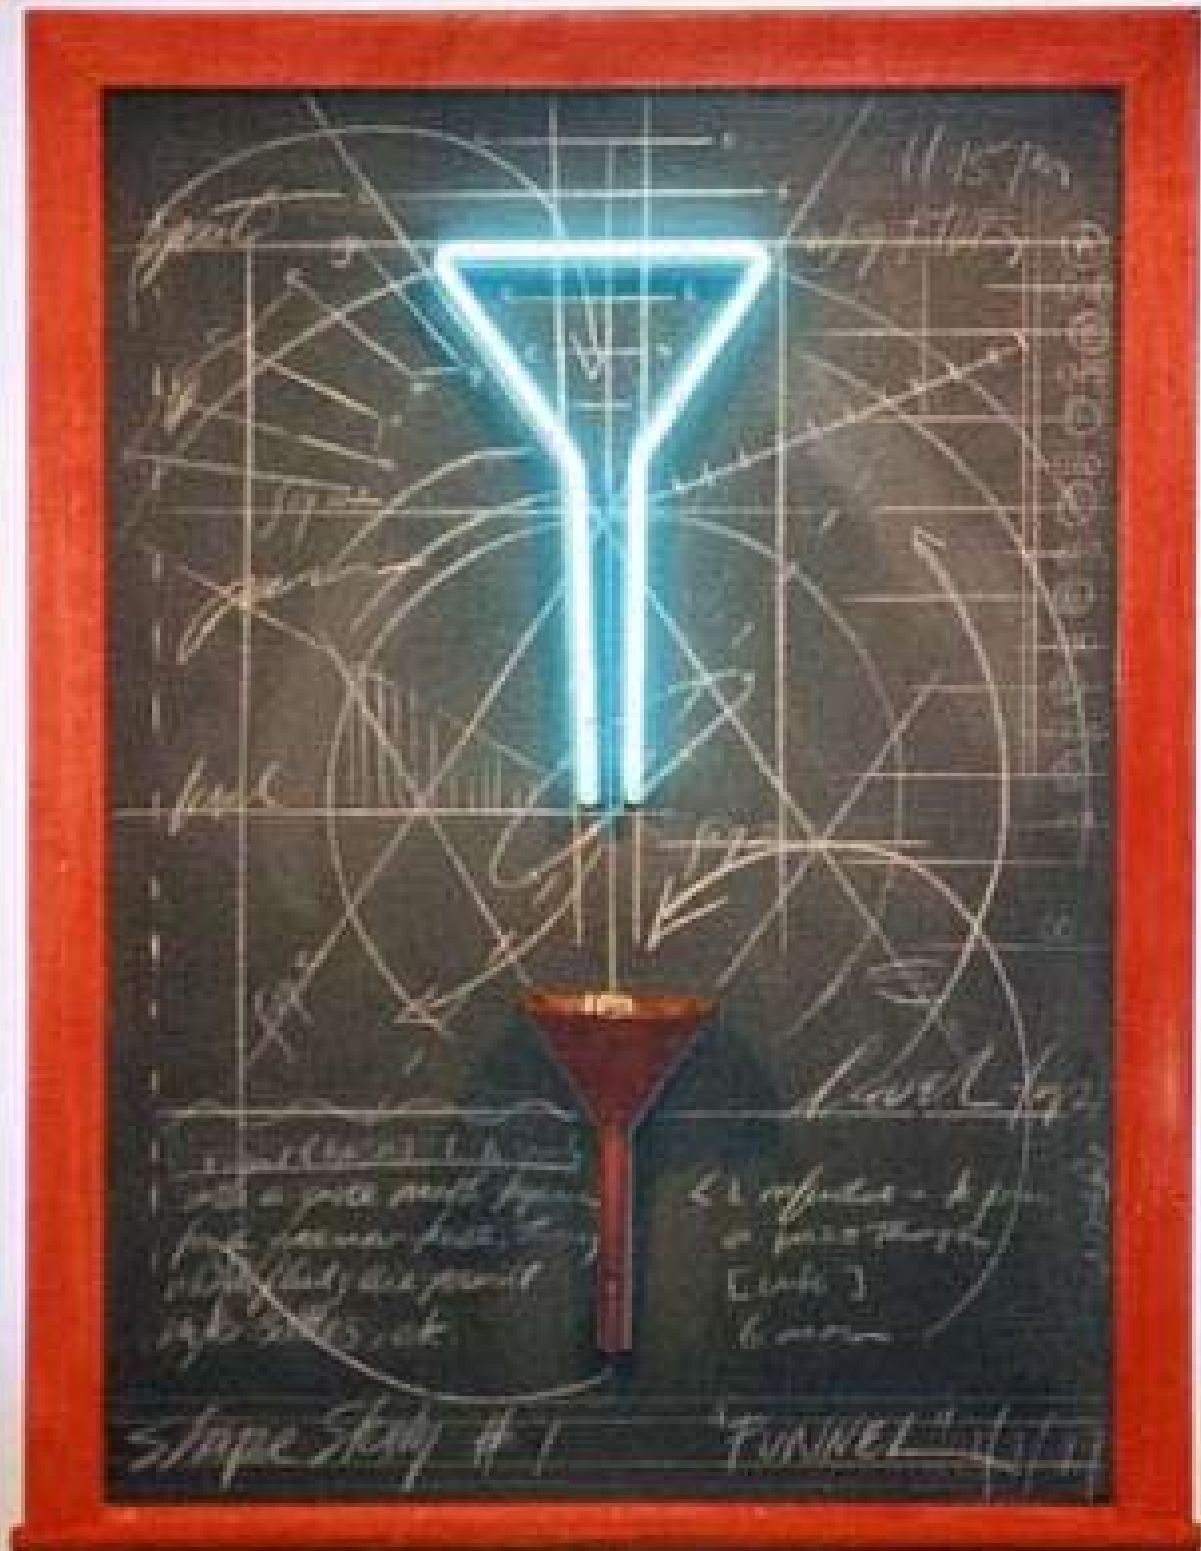

11/15/12

Handwritten notes at the top right.

FUNCTION

Shape Study #1

FUNNEL 11/11