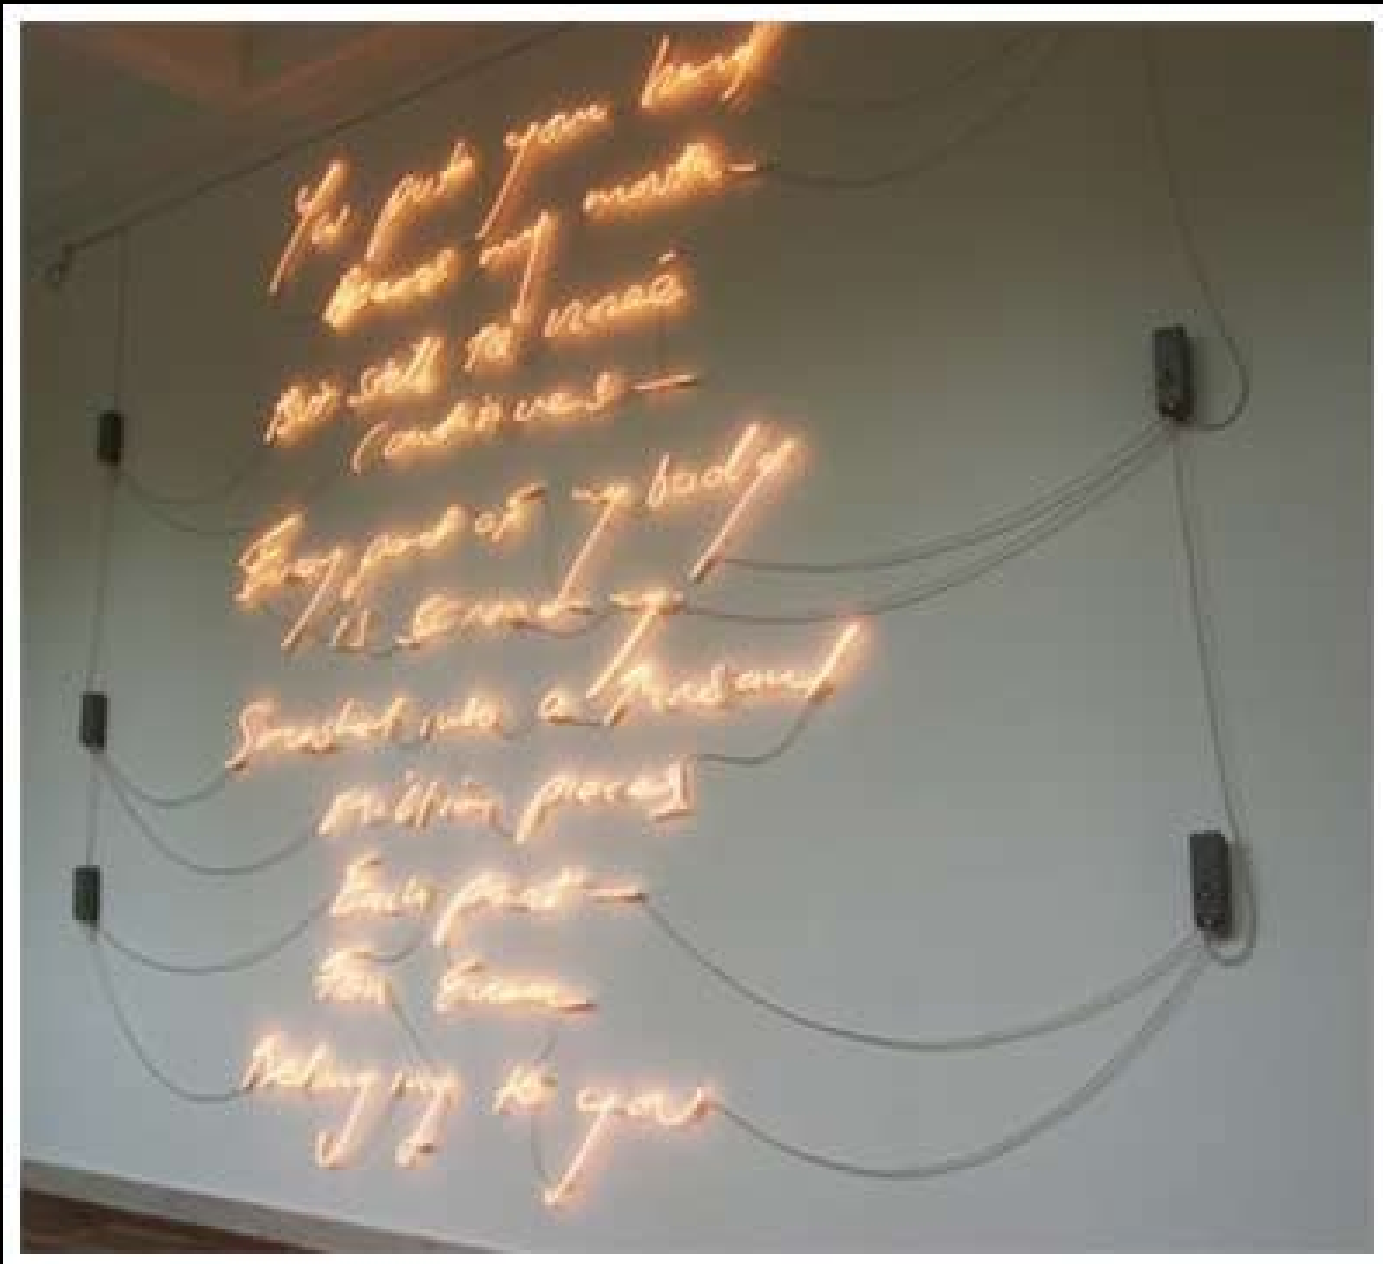

If you put your heart
to work my math
but call the name
of the work -

Support of my body
is some of

Worked into a present
million pieces

Each part -

For some

Belonging to you