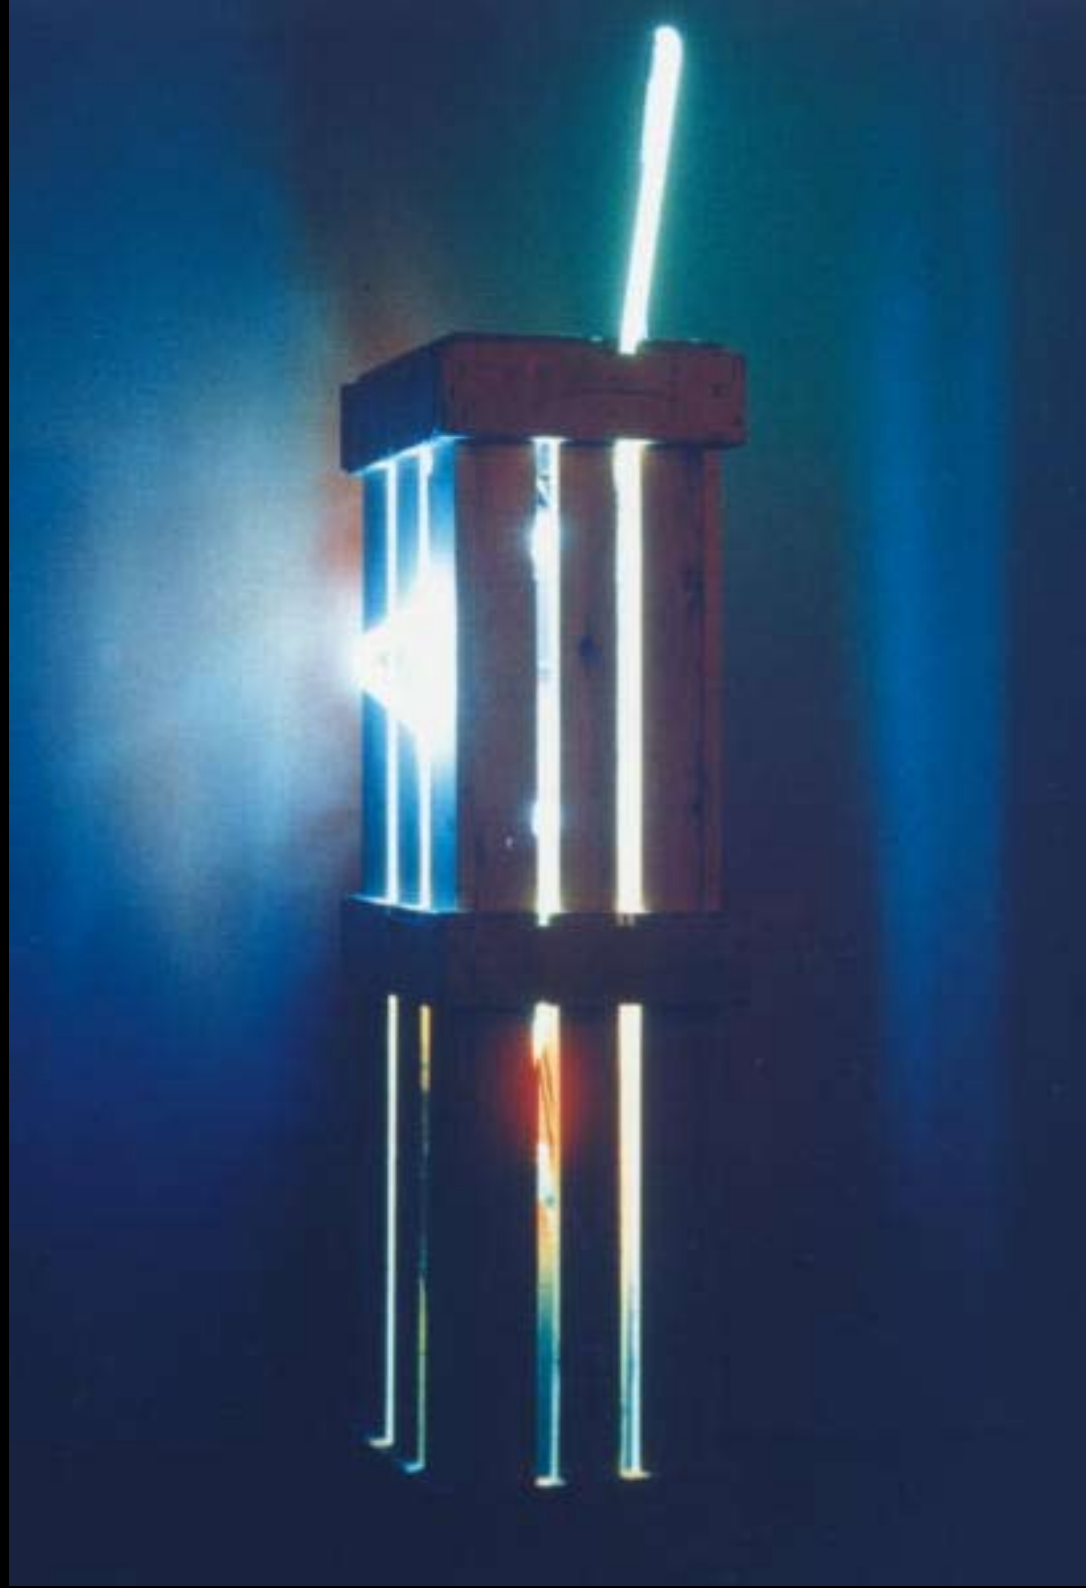

Worked into a present
million pieces

Each part -

For some

Belonging to you

A neon sign with a glowing purple outline and cyan text. The text is arranged in four lines: "PEOPLE LIKE YOU", "NEED TO", "FUCK PEOPLE LIKE", and "ME". The sign is mounted on a dark background.

HOLANDSKO

CLARE BREW

KEN YUHASZ

USA

JEFF CHIPLIS

USA

Neon sculpture of a chair, featuring glowing letters 'E' and 'S'.

ROCKY PINCIOTTI