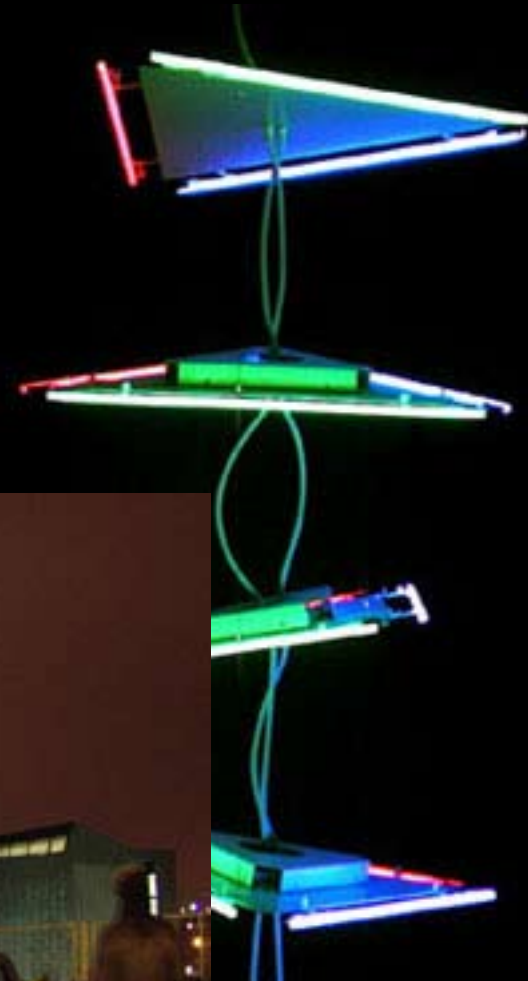

Worked into a present
million pieces

Each part -

For some

Belonging to you

A neon sign with a glowing purple outline and cyan text. The text is arranged in four lines: "PEOPLE LIKE YOU", "NEED TO", "FUCK PEOPLE LIKE", and "ME". The sign is mounted on a dark background.

HOLANDSKO

CLARE BREW

KEN YUHASZ

USA

JEFF CHIPLIS

USA

Neon sculpture of a chair, featuring glowing letters 'E' and 'S'.

ROCKY PINCIOTTI