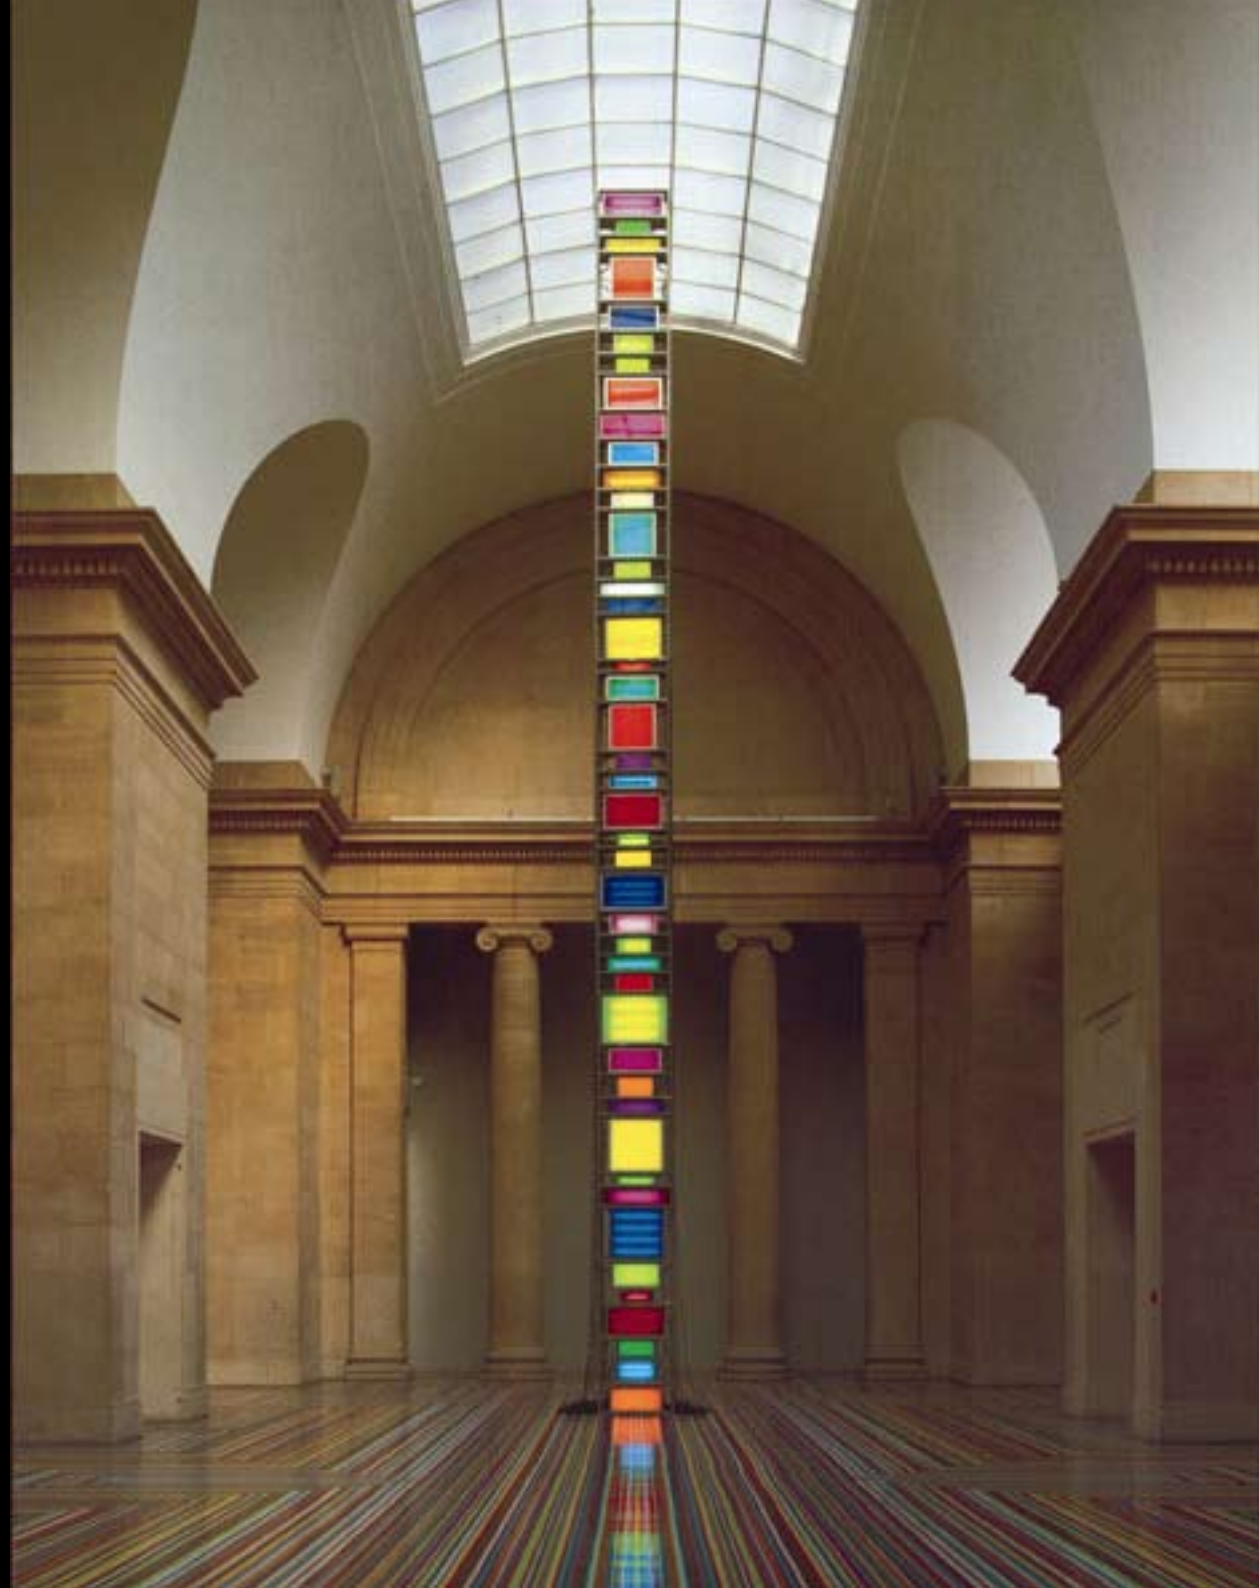

**The
Turner Prize
1993**

Hannah Collins
Vong Phaophanit
Sean Scully
Rachel Whiteread

TateGallery

DAVID
BATCHELOR

VEĹKÁ
BRITÁNIA

1955

**BRUCE
NAUMAN**

USA

Worked into a present
million pieces

Each part -

For some

Belonging to you

A neon sign with a glowing purple outline and cyan text. The text is arranged in four lines: "PEOPLE LIKE YOU", "NEED TO", "FUCK PEOPLE LIKE", and "ME". The sign is mounted on a dark background.