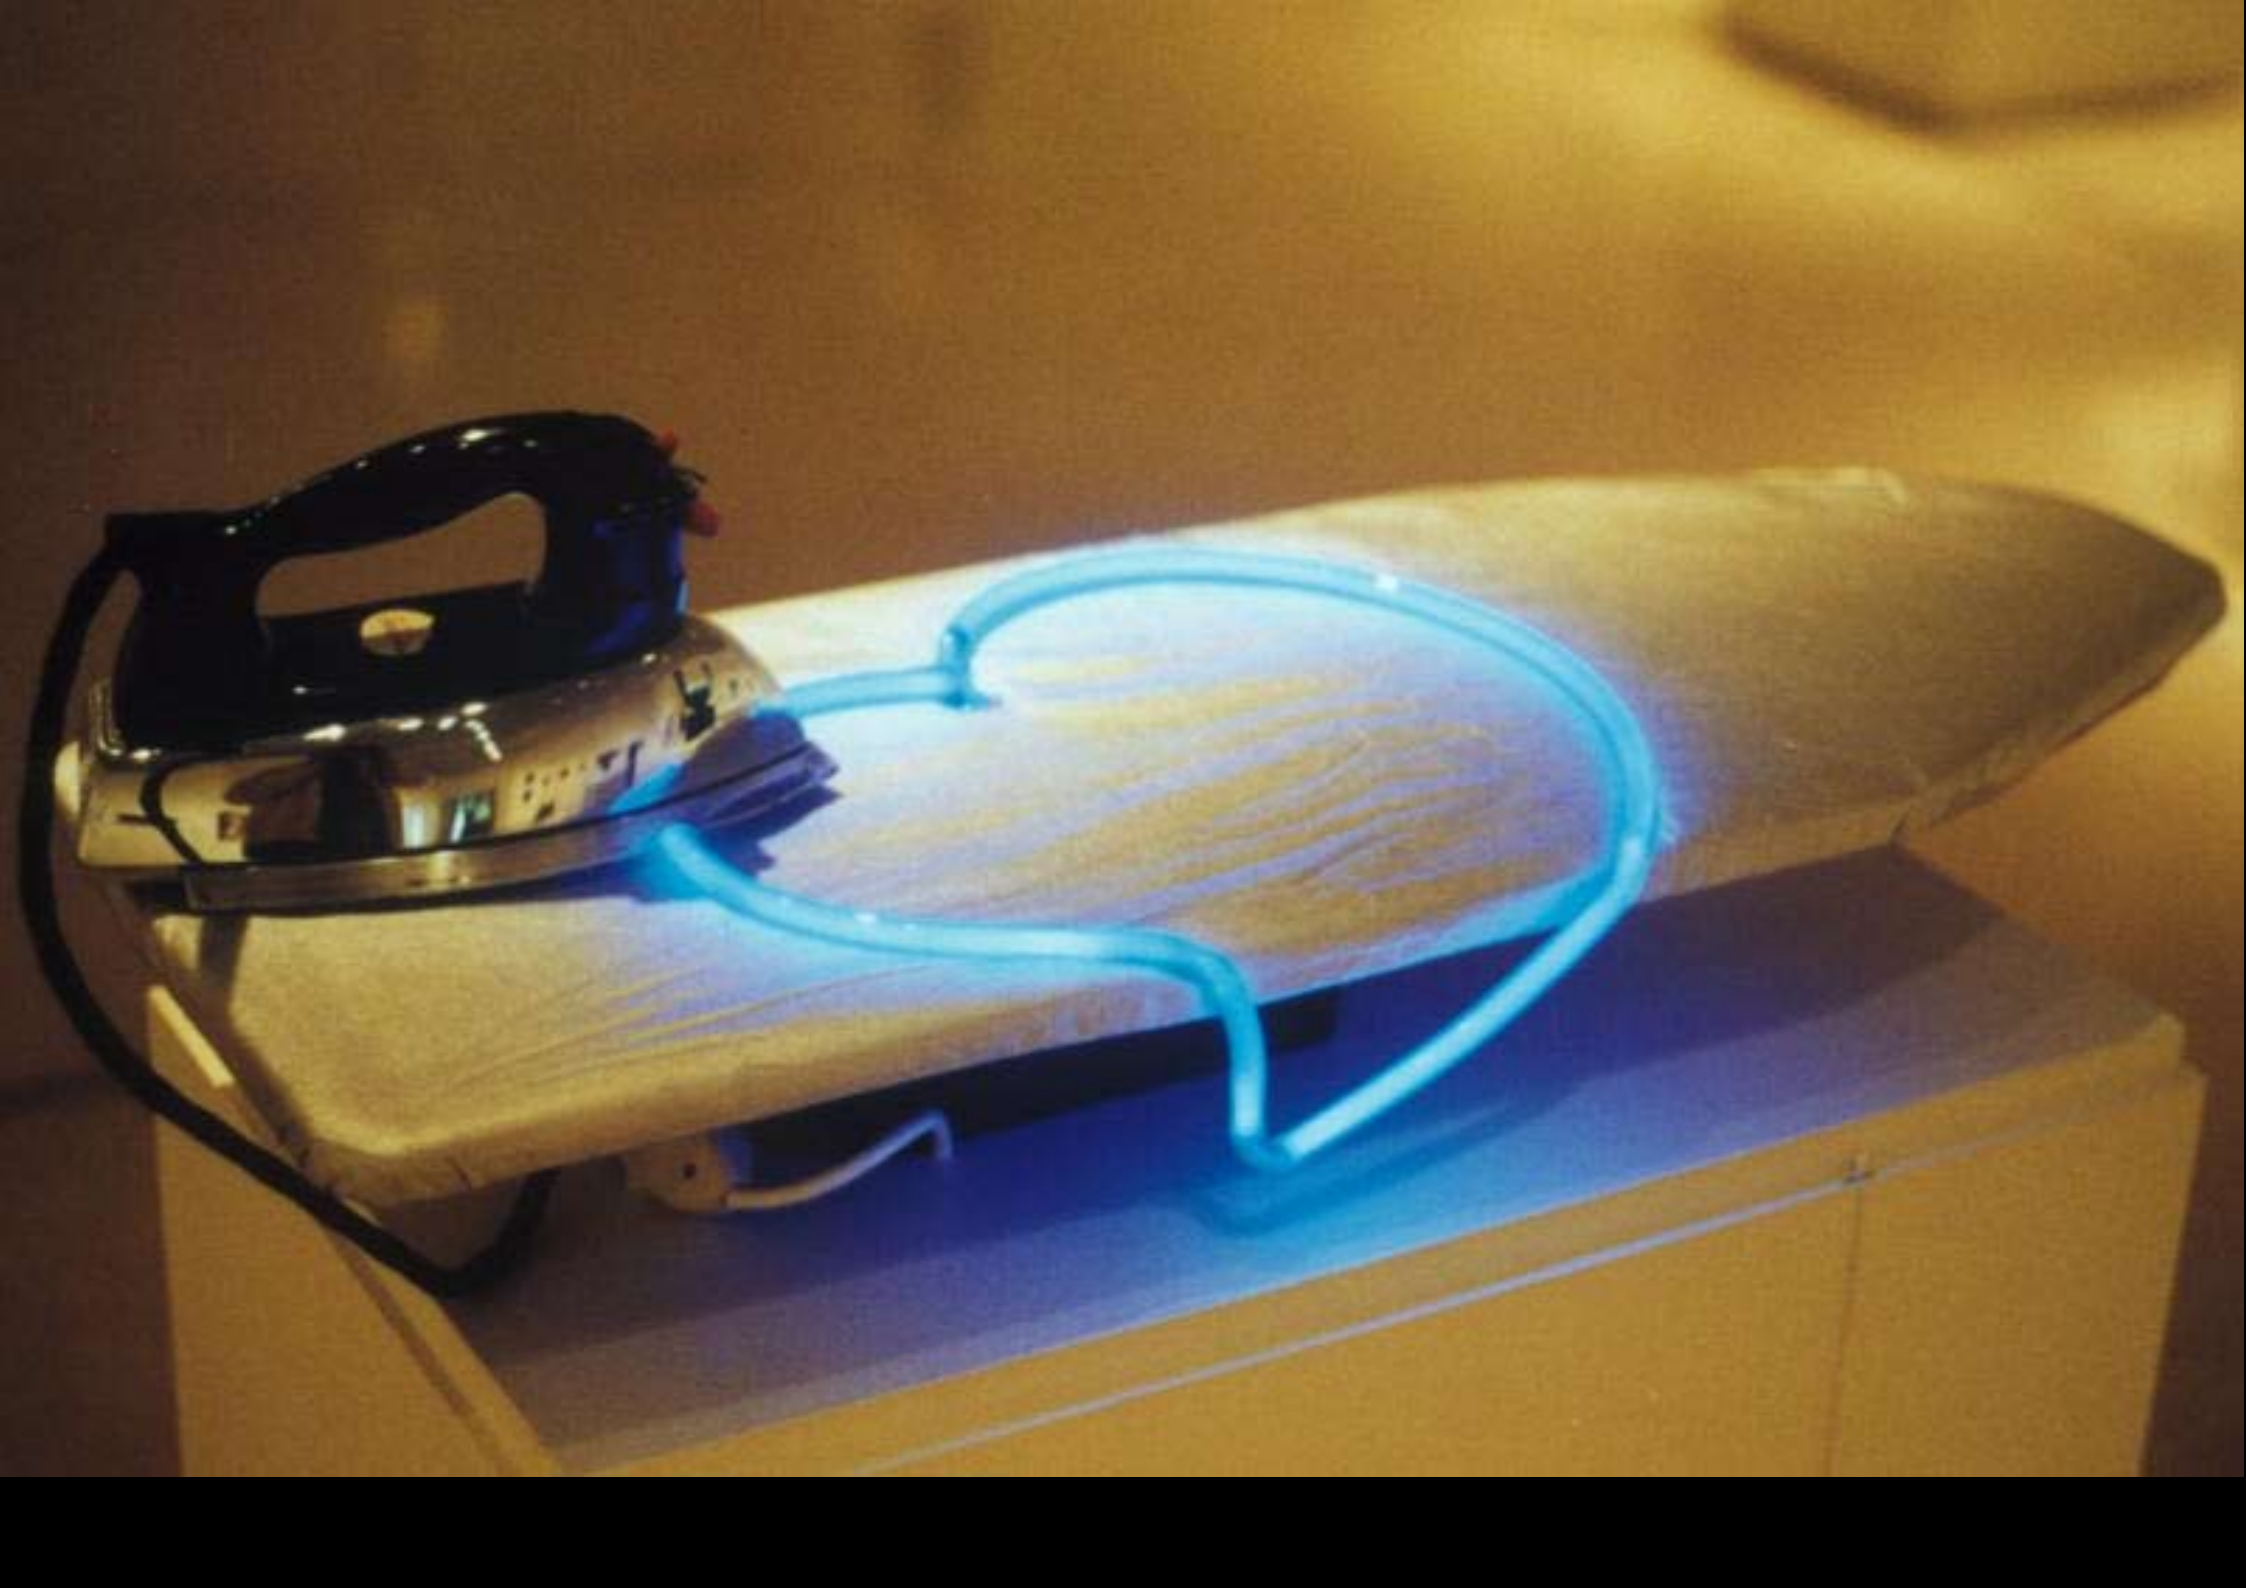

HOLANDSKO

CLARE BREW

KEN YUHASZ

USA

JEFF CHIPLIS

USA

Neon sculpture of a chair, featuring glowing letters 'E' and 'S'.

ROCKY PINCIOTTI